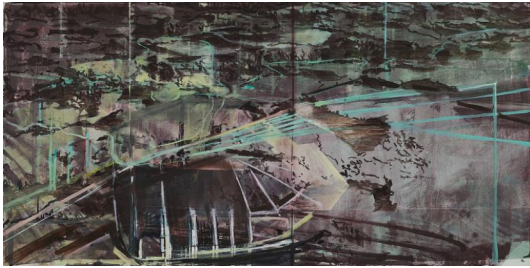

## Lot 16

**Auction** SØR Rusche Collection - Shapes and Scapes |  
**ONLINE ONLY**

**Date** 11.03.2021, ca. 18:15

---

BIERSTEDT, INA  
1965 Salzwedel

Title: "Basis".

Date: 2007.

Technique: Oil and acrylic on canvas.

Measurement: 50 x 100cm.

Notation: Signed, dated, titled and inscribed verso: Ina Bierstedt "Basis" 2007 Acryl/Öl 0,50 x 1,00 m.

Condition:

The work is in very good condition.

Provenance:

- Galerie Kuttner Siebert, Berlin.