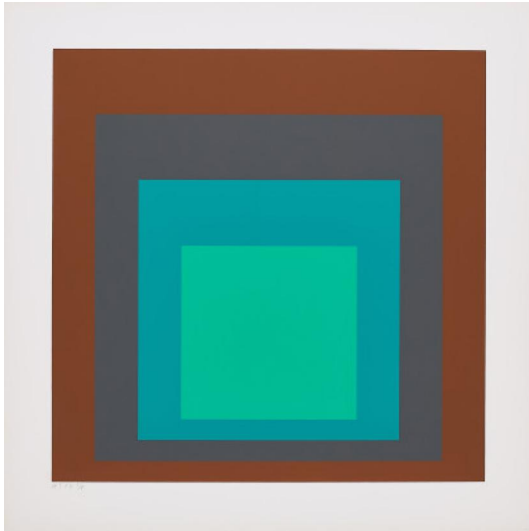

Lot 1

Auction Art of the 20th Century | ONLINE ONLY

Date 07.07.2022, ca. 18:09

ALBERS, JOSEF
1888 Bottrop - 1976 New Haven/Connecticut

Title: SP I.
Date: 1968.
Technique: Colour silkscreen on SCHOELLER card.
Depiction Size: 49,5 x 49,5cm.
Sheet Size: 61,5 x 61,5cm.
Notation: Numbered, titled and inscribed.
Publisher: Galerie Der Spiegel, Cologne (publisher).
Number: E.U. 3/18.

Condition:
Occasional minimal foxing at lower margin on the left. Minimal surface abrasions (only visible under oblique light).
Verso circumferential remains of an old mounting. Otherwise in very good condition.