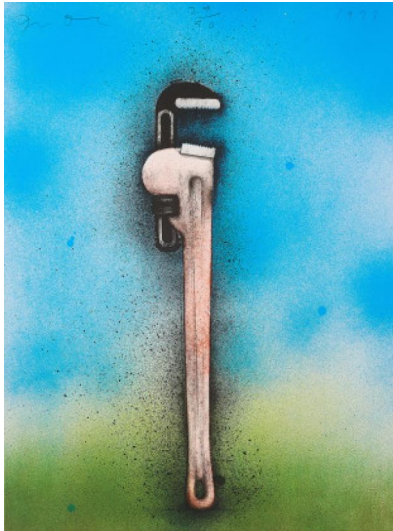

Lot 26

Auction Art of the 20th Century | ONLINE ONLY

Date 19.08.2022, ca. 09:00

DINE, JIM
1935 Cincinnati/Ohio

Title: Big red wrench in a landscape (From: Hommage à Picasso).

Date: 1973.

Technique: Colour lithograph on Arches (watermark).

Depiction Size: 76,5 x 57,5cm.

Notation: . Signed, dated and numbered.

Publisher: Propyläen Verlag, Berlin/Pantheon Presse, Rome (publisher).

Number: 29/90.

Condition:

The sheet is in very good condition.

From: Hommage à Picasso (Vol. 4).