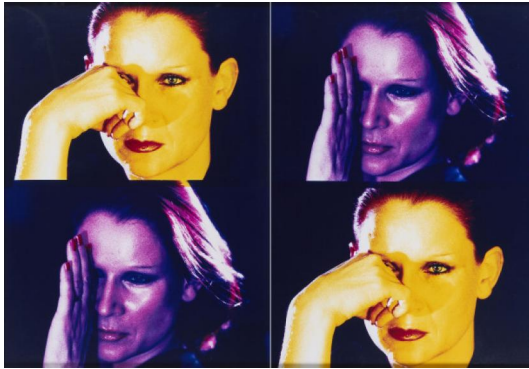

Search 85

Auction Photography | ONLINE ONLY

Date 12.12.2022, ca. 09:48

SIEVERDING, KATHARINA
1944 Prague

Title: Nachtmensch.

Subtitle: Dipych.

Date: 1982.

Technique: Each C-print.

Depiction Size: 84 x 61cm.

Notation: . Signed and dated (verso). As well as inscribed verso on rear panel (signed by a hand other than that of the artist?).

Frame: Framed (each 86,5 x 63,5cm).

Condition:

Occasional slight scratches. Otherwise in very good condition. Not examined out of the frame.

From a series of 68 variations.

Estimated shipping costs for this lot:

The lot is unsuitable for parcel shipment. Transport only by forwarding agent by arrangement after the auction.