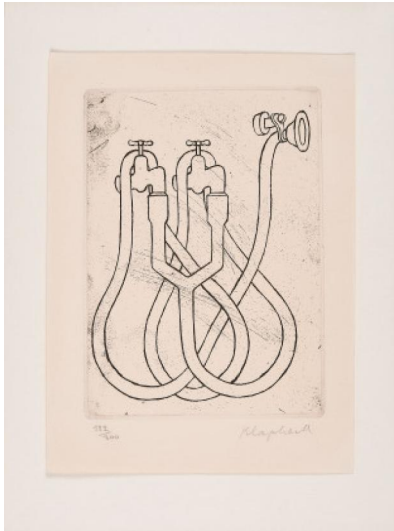

Lot 78

Auction Art of the 20th Century | ONLINE ONLY

Date 23.03.2023, ca. 19:17

KLAPHECK, KONRAD
1935 Düsseldorf

Title: Wasserhähne mit Schlauch.

Date: 1974.

Technique: Etching on chamois-coloured laid paper.

Mounting: Mounted on card.

Depiction Size: 15 x 11cm.

Sheet Size: 19 x 14cm.

Notation: Signed and numbered.

Number: 122/300.

Condition:

Versomounted in two splacesat the upper edge (mountings minimally bled through recto) as well as traces of an old mounting at the lower edge. Otherwise very good condition.