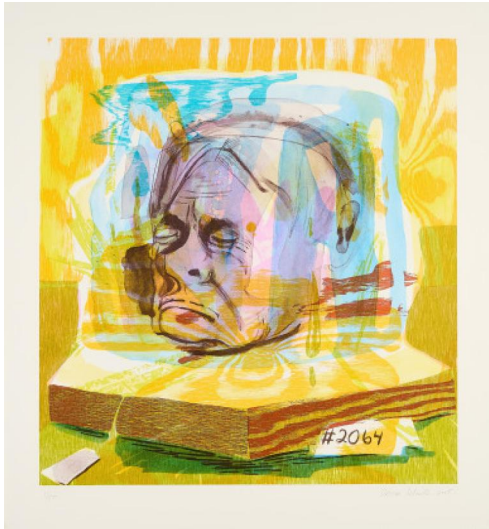

## Lot 207

**Auction** Parkett - The Complete Editions

**Date** 31.10.2023, ca. 16:34

**Preview** 27.10.2023 - 10:00:00 bis  
29.10.2023 - 16:00:00

---

SCHUTZ, DANA  
1976 Livonia/Michigan

Title: Untitled (Head of Timothy Leary) (for Parkett 75).

Date: 2005.

Technique: Colour woodcut with colour lithograph on laid paper.

Depiction Size: 61 x 57cm.

Sheet Size: 72,5 x 67cm.

Notation: Signed, dated and numbered.

Publisher: Parkett-Verlag, Zurich (publisher).

Number: 1/55.

Frame: Framed.

Condition:

Minimal rubbing of the surface in the lower left corner. Verso mounted. Otherwise very good condition.

With Parkett magazine.

"The artist's absurd, dreamy images stir deeply hidden anxieties: dogs lose their heads, teeth mutate into wooden stakes, gravity becomes an obsession. Everything is in the grips of being transformed or dissolved; things emerge only to fall apart again. The world is out of joint. The bizarre figures all seem somehow related; they are disturbing and of a grotesque exaggeration and ironic twist that radiates an unfathomable lightness."