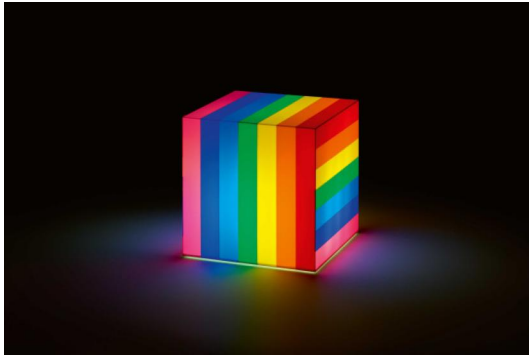

Lot 16

Auction Thinking in 3-Dimensions | ONLINE ONLY

Date 19.10.2023, ca. 18:15

PIENE, OTTO
1928 Laasphe/Westphalia - 2014 Berlin

Title: Leuchtkubus.

Date: 1975.

Technique: Multi-coloured plexiglass, illuminated.

Measurement: 49 x 49 x 49cm.

Notation: Edition annotation on the side with artist's signet and numbering: Piene (circled) Fischer 107/999.

Number: 107/999.

Condition:

A few single minimal superficial rubbings on the top (only visible in grazing light). Otherwise, the work is in very good condition. It is functional.