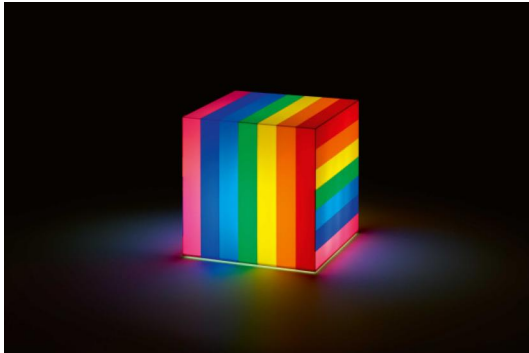

Search 16

Auction Thinking in 3-Dimensions | ONLINE ONLY

Date 19.10.2023, ca. 18:15

PIENE, OTTO
1928 Laasphe/Westphalia - 2014 Berlin

Title: Leuchtkubus.

Date: 1975.

Technique: Multi-coloured plexiglass, illuminated.

Measurement: 49 x 49 x 49cm.

Notation: Edition annotation on the side with artist's signet and numbering: Piene (circled) Fischer 107/999.

Number: 107/999.

Condition:

A few single minimal superficial rubbings on the top (only visible in grazing light). Otherwise, the work is in very good condition. It is functional.