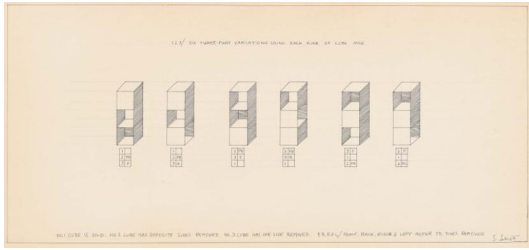

Search 471

Auction Evening Sale, Modern, Post War & Contemporary

Date 30.11.2023, ca. 16:07

Preview 24.11.2023 - 10:00:00 bis
27.11.2023 - 18:00:00

LEWITT, SOL
1928 Hartford/Connecticut - 2007 New York

Title: "123/ Six Three-Part Variations Using Each Kind of Cube Once".

Date: 1968/1969.

Technique: Pencil and black ink on paper.

Measurement: 30 x 61cm.

Notation: Signed lower right: S. Lewitt.

Frame/Pedestal: Framed.

Enclosed with this work is a publication that is signed by the artist "49 three-part variations using three different kinds of cubes / 1967-68 / Sol Lewitt", Bruno Bischofsberger (ed.), Zurich 1969.

Provenance:

- Galerie Konrad Fischer, Düsseldorf 1970
- Private collection North Rhine-Westphalia.

Estimate: 12.000 € - 18.000 €, Hammer: 10.000 €