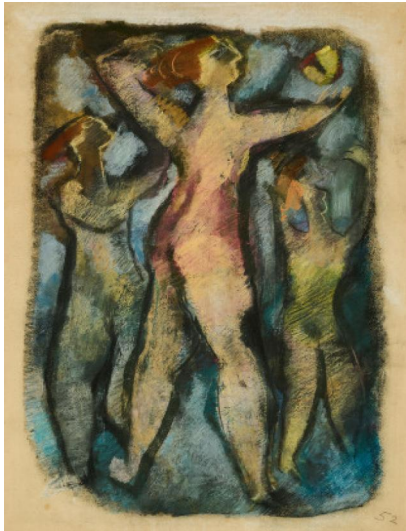

Search 17

Auction Modern Art | ONLINE ONLY

Date 08.03.2024, ca. 09:00

SCHOLZ, WERNER 1898 Berlin - 1982 Alpbach

Title: Der Apfel der Eris.

Date: 1952.

Technique: Pastel on wove paper.

Mounting: Matted.

Measurement: Mat window: 61 x 46,5cm.

Notation: Dated lower right: 52. As well as illegibly inscribed upper left.

Frame/Pedestal: Framed (89 x 73,5cm).

Condition:

Three tears on the edges (from ca. 0,7cm to ca. 1,5cm). Occasional minimal creases. Initially discoloured. Verso mounted. Otherwise in good condition. Not examined out of the frame.