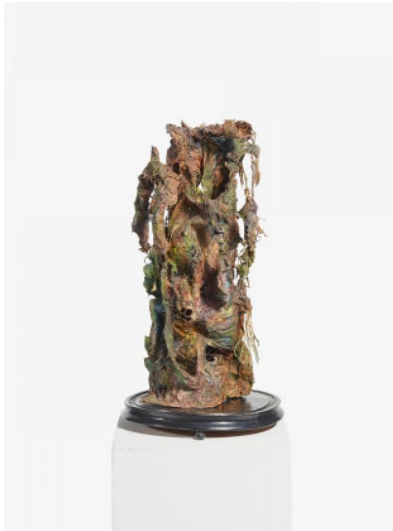

## Lot 6

**Auction** Bernard Schultze - Colour dimensions

**Date** 20.04.2024, ca. 18:00

---

SCHULTZE, BERNARD  
1915 Schneidemühl - 2005 Cologne

Title: Fleischturm-Migof.

Subtitle: Standmigof under glass bonnet.

Date: 1968.

Technique: Colour sculpture under glass lintel, oil, wire, polyester and fabric.

Measurement: 52 x 30 x 25cm.

Notation: Signed and dated on the bottom: B. Schultze 68.

Condition: For a condition report, please contact Ms. Janine Breidenbend at [j.breidenbend@van-ham.com](mailto:j.breidenbend@van-ham.com).