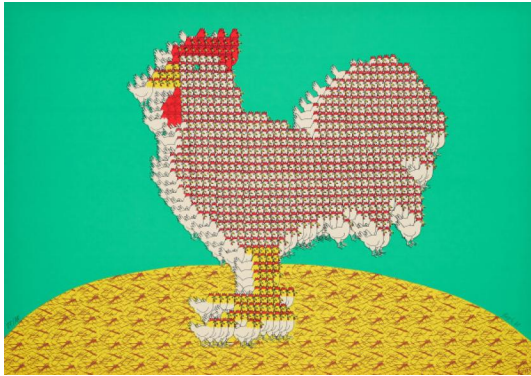

Lot 24

Auction Prints and Multiples | ONLINE ONLY

Date 11.04.2024, ca. 18:23

BAYRLE, THOMAS
1937 Berlin

Title: Kikeriki.

Date: 1969.

Technique: Colour silkscreen on thin card.

Depiction Size: 42 x 60cm.