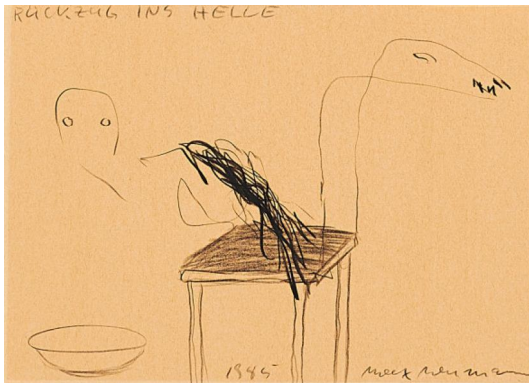

Lot 96

Auction Art after 45 | ONLINE ONLY

Date 16.07.2020, ca. 09:00

NEUMANN, MAX
1949 Saarbrücken

Title: "Rückzug ins Helle".

Date: 1985.

Technique: Colour pencil on paper.

Measurement: 15 x 21cm.

Notation: Dated and signed. bottom centre resp. right: 1985 Max Neumann. As well as titled upper left: Rückzug ins Helle.

Condition:

Sheet discoloured. Light-edge. Minimal fingerprints. Minimal paper tear (ca. 0,3cm) at the upper edge left. Verso remains of an old mounting at the upper edge.

Estimate: 400 € - 600 €