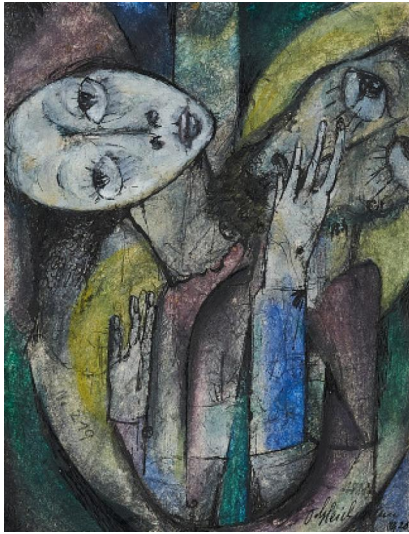

## Search 32

**Auction** Eggers Collection | ONLINE ONLY

**Date** 22.06.2020, ca. 18:55

---

GLEICHMANN, OTTO  
1887 Mainz - 1963 Hanover

Title: "Oleuni".

Date: 1920.

Technique: Watercolour and pen on card.

Mounting: Mounted on card.

Measurement : 18 x 14cm.

Notation: Signed and dated lower right: O. Gleichmann 1920. As well as verso inscribed and titled: No 219 "Oleuni".

Condition:

Verso remains of an old mounting. Otherwise the work is in very good condition.