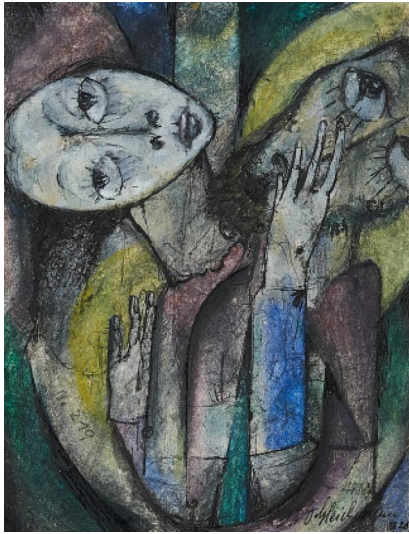

## Lot 32

**Auction** Eggers Collection | ONLINE ONLY

**Date** 22.06.2020, ca. 18:55

---

GLEICHMANN, OTTO  
1887 Mainz - 1963 Hanover

Title: "Oleuni".

Date: 1920.

Technique: Watercolour and pen on card.

Mounting: Mounted on card.

Measurement : 18 x 14cm.

Notation: Signed and dated lower right: O. Gleichmann 1920. As well as verso inscribed and titled: No 219 "Oleuni".

Condition:

Verso remains of an old mounting. Otherwise the work is in very good condition.