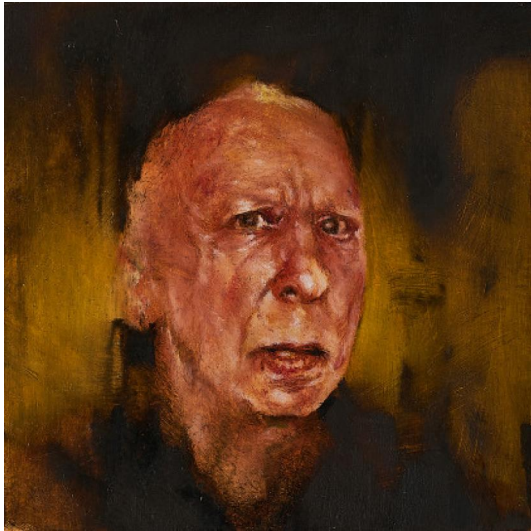

Lot 1

Auction SØR Rusche Collection - Faces | ONLINE ONLY

Date 25.06.2020, ca. 18:00

ALFS, GUIDO

Title: Immendorf.

Date: 2011.

Technique: Oil on wood.

Measurement: 10 x 10cm.

Notation: Inscribed by hand other than that of the artist verso on the frame: Sign. verso Alfs "Immendorf" 2007/11.

Frame/Pedestal: Framed. Not examined out of the frame.

Condition:

All four corners minimally rubbed. Otherwise the work is in very good condition.