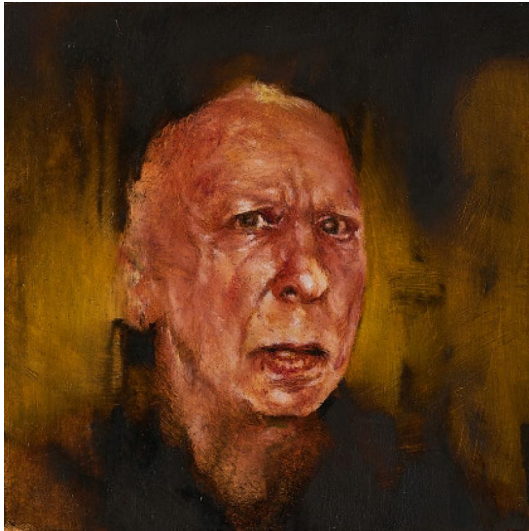

Lot 1

Auction SØR Rusche Collection - Faces | ONLINE ONLY

Date 25.06.2020, ca. 18:00

ALFS, GUIDO

Title: Immendorf.

Date: 2011.

Technique: Oil on wood.

Measurement: 10 x 10cm.

Notation: Inscribed by hand other than that of the artist verso on the frame: Sign. verso Alfs "Immendorf" 2007/11.

Frame/Pedestal: Framed. Not examined out of the frame.

Condition:

All four corners minimally rubbed. Otherwise the work is in very good condition.