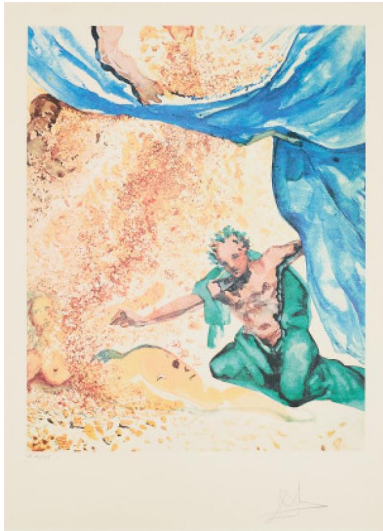

Search 26

Auction Modern Art | ONLINE ONLY

Date 31.07.2020, ca. 09:00

DALÍ, SALVADOR
Figueras/Spain 1904 - 1989

Title: Garden of Eden (From: "Les Amoureux").
Date: 1979.
Technique: Colour lithograph on Arches (watermark).
Depiction Size: 56 x 44,5cm.
Sheet Size: 75 x 54,5cm.
Notation: Inscribed and numbered.
Publisher: Grafos-Verlag, Vaduz (publisher).
Number: G 21/125.

Condition:
Sheet slightly discoloured in the former mat window. Verso circumferential remains of an old mounting. Otherwise the sheet is in good condition.

The lithograph is the first sheet of the 6-part portfolio "Les Amoureux".