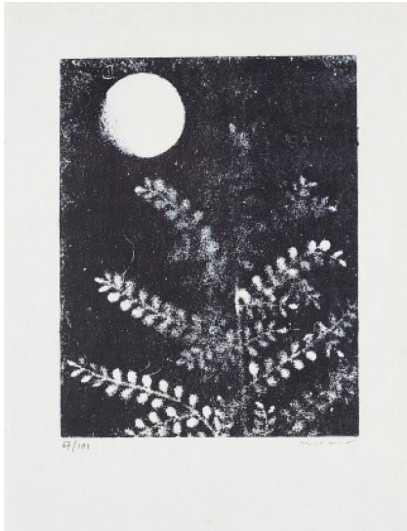

Lot 34

Auction Modern Art | ONLINE ONLY

Date 09.07.2020, ca. 18:33

ERNST, MAX
1891 Brühl - 1976 Paris

Title: From: Patrick Waldberg, Aux petits agneaux.

Date: 1971.

Technique: Lithograph on Japan.

Depiction Size: 23 x 18cm.

Sheet Size: 32,5 x 25,5cm.

Notation: Signed and numbered.

Publisher: Galerie Lucie Weill, Paris (publisher).

Number: 67/101.

Condition:

Minimal fingerprint along the upper edge. Discoloured spot at upper edge centre. Verso remains of an old mounting in the corners. Otherwise the sheet is in very good condition.