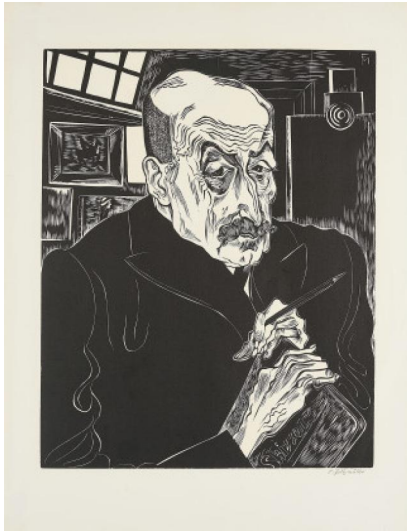

Lot 41

Auction Modern Art | ONLINE ONLY

Date 31.07.2020, ca. 09:00

FELIXMÜLLER, CONRAD
1897 Dresden - 1977 Berlin

Title: Bildnis Max Liebermann.

Date: 1926.

Technique: Woodcut on laid paper.

Depiction Size: 49,5 x 39,5cm.

Sheet Size: 63,5 x 48,5cm.

Notation: Signed.

Publisher: Griffelkunst-Vereinigung Hamburg e.V. (publisher).

Condition:

Minimal fingerprints resp. creases in the margins. Here also occasional foxing. Verso remains of an old mounting in the corners. Otherwise the sheet is in very good condition.