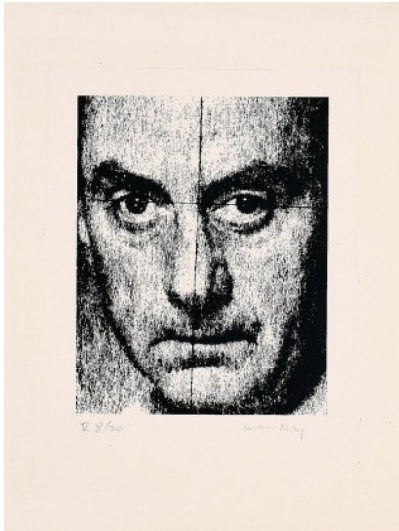

Search 103

Auction Modern Art | ONLINE ONLY

Date 09.07.2020, ca. 19:42

RAY, MAN
1890 Philadelphia - 1976 Paris

MAN RAY EXPERTISE COMMITTEE SAS 9 Boulevard de la Tour Maubourg PARIS 75007 mr@manrayexpertise.com
Instagram: @manray.expertise Anspr.partner: Timothy BaumTitle: Untitled.

Date: 1972.

Technique: Silkscreen on smooth paper.

Depiction Size: 20 x 15,5cm.

Sheet Size: 33,5 x 25,5cm.

Notation: Signed and numbered.

Number: V 8/20.

Condition:

Sheet slightly discoloured below the former mat window. Minimal fingerprints. Minimal crease in the upper left corner. Verso traces and remains of an old mounting along the upper margin. Otherwise the sheet is in good condition.