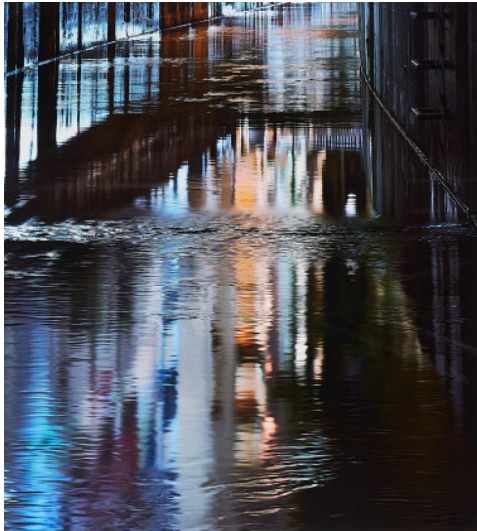

## Search 44

**Auction** Photography | ONLINE ONLY

**Date** 28.07.2020, ca. 11:07

---

HATAKEYAMA, NAOYA  
1958 Iwate/Japan

Title: Shadow #002 (From: River Series).

Date: 2002.

Technique: C-print.

Mounting: Laid down on aluminium.

Depiction Size: 76 x 71cm.

Notation: . Signed, dated, numbered and titled verso on label.

Number: 2/7.

Frame: Framed (78 x 73cm).

Condition:

The photograph is in very good condition. Not examined out of the frame.