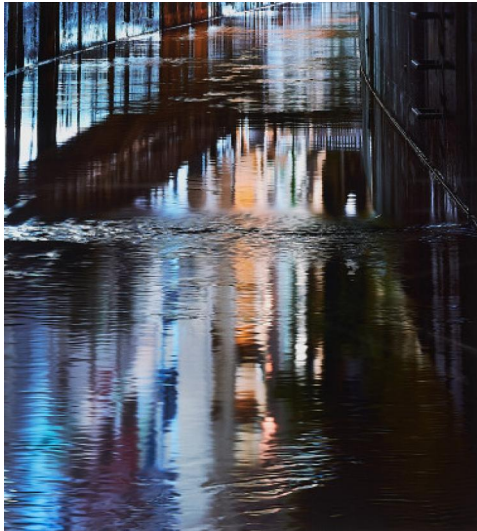

Lot 44

Auction Photography | ONLINE ONLY

Date 28.07.2020, ca. 11:07

HATAKEYAMA, NAOYA
1958 Iwate/Japan

Title: Shadow #002 (From: River Series).

Date: 2002.

Technique: C-print.

Mounting: Laid down on aluminium.

Depiction Size: 76 x 71cm.

Notation: . Signed, dated, numbered and titled verso on label.

Number: 2/7.

Frame: Framed (78 x 73cm).

Condition:

The photograph is in very good condition. Not examined out of the frame.