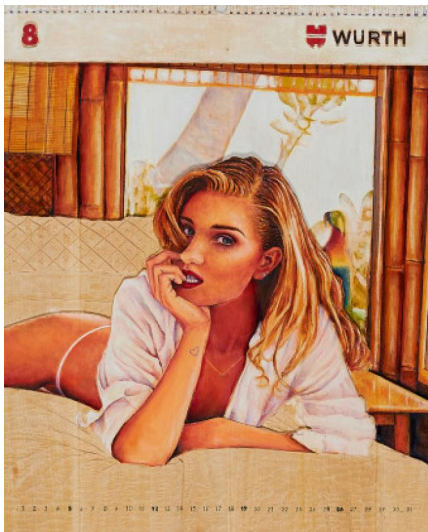

Lot 35

Auction SØR Rusche Collection - Realities | ONLINE ONLY

Date 03.09.2020, ca. 18:34

FROMM, MARC
1971 Langen/Hesse

Title: Reinhold Würth.

Date: 2012.

Technique: Lime wood, carved and polychromed.

Measurement: 55 x 44,5cm.

6,5cm.

Notation: Signed and dated.

verso: M. FROMM 2012 (incised into the wood).

Condition:

The work is in excellent condition.

Provenance:

- Jarmuschek + Partner Galerie, Berlin.

Estimate: 600 € - 900 €; Hammer: 950 €
