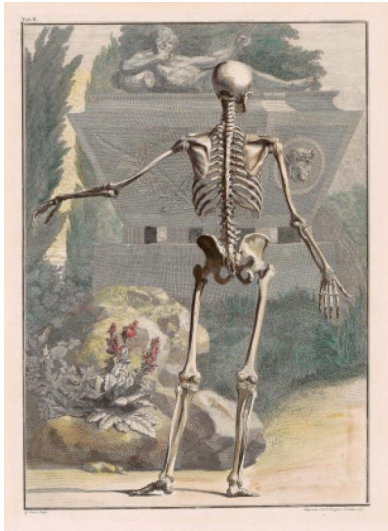

Lot 207

Auction From a Universal Collector - The Olbricht Collection

Date 26.09.2020, ca. 12:43

Preview 19.09.2020 - 10:00:00 bis
24.09.2020 - 18:00:00

WANDELAAR, JAN
1690 Amsterdam - 1759 Leiden

Title: Skeleton in rear view in front of a sarcophagus.

Technique: Etching, hand coloured on paper.

Mounting: Mounted.

Measurement: Paper size: 59 x 42cm.

Notation: Inscribed at the bottom: G. Scotin sculp. / Impensis J.&P. Knapton Londini, 1747.

Frame/Pedestal: Framed.