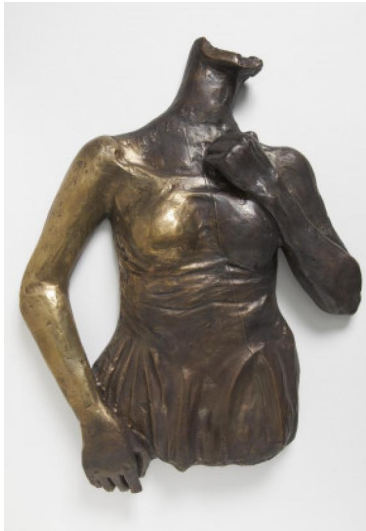

Lot 295

Auction SØR Rusche Collection Part VII

Date 07.10.2020, ca. 14:43

Preview 02.10.2020 - 10:00:00 bis
05.10.2020 - 18:00:00

LOSSAU, VERA
1976 Haan

Title: Giulietta.

Date: 2010.

Technique: Bronze, brown patinated and polished.