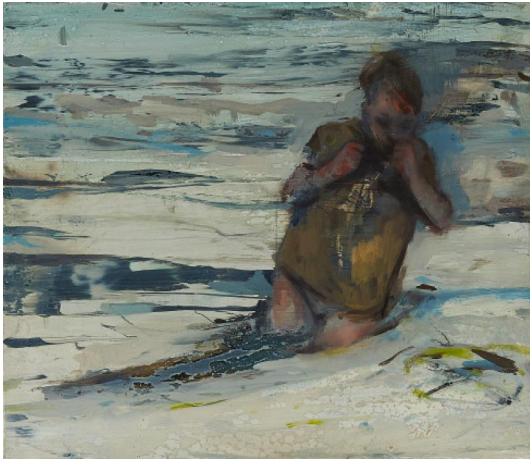

## Lot 60

**Auction** SØR Rusche Collection - The Collectors Eye |  
**ONLINE ONLY**

**Date** 09.10.2020, ca. 19:00

---

KLAHRE, KAI  
1981 Halle/ Saale

Title: "Schneefeld".

Date: 2010.

Technique: Oil on aluminium.

Measurement: 20,5 x 23,5cm.

Notation: Signed, dated and titled verso: "SCHNEEFELD" Klahre 10.

Frame/Pedestal: Framed.

Condition:

The work is in excellent condition.

Provenance:

- Maerzgalerie GmbH & Co. KG, Leipzig.