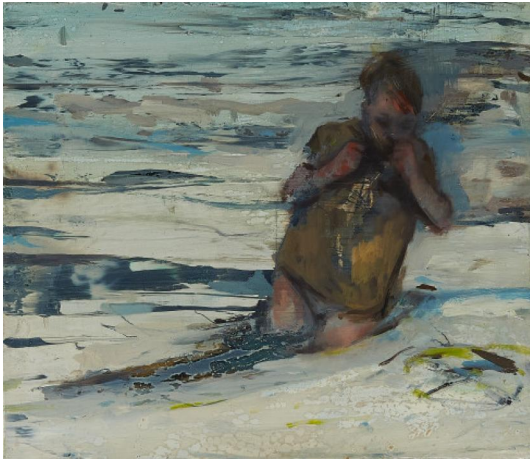

Lot 60

Auction SØR Rusche Collection - The Collectors Eye |
ONLINE ONLY

Date 09.10.2020, ca. 19:00

KLAHRE, KAI
1981 Halle/ Saale

Title: "Schneefeld".

Date: 2010.

Technique: Oil on aluminium.

Measurement: 20,5 x 23,5cm.

Notation: Signed, dated and titled verso: "SCHNEEFELD" Klahre 10.

Frame/Pedestal: Framed.

Condition:

The work is in excellent condition.

Provenance:

- Maerzgalerie GmbH & Co. KG, Leipzig.

Estimate: 300 € - 500 €; Hammer: 380 €
