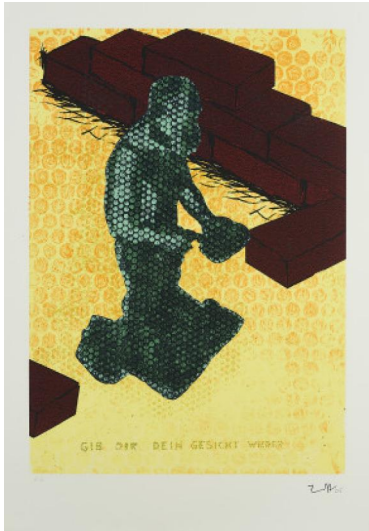

Lot 51

Auction Prints & Multiples | ONLINE ONLY

Date 26.10.2020, ca. 09:09

IMMENDORFF, JÖRG
1945 Bleckede/Elbe - 2007 Düsseldorf

Title: Gib Dir dein Gesicht wieder.

Date: 2005.

Technique: Colour silkscreen on vellum.

Depiction Size: 83,5 x 59,5cm.

Sheet Size: 100 x 70cm.

Notation: Signed, dated and numbered.

Number: e.a.

Condition:

The sheet is in very good condition.

Artist's copy outside of the edition of 200 numbered copies.