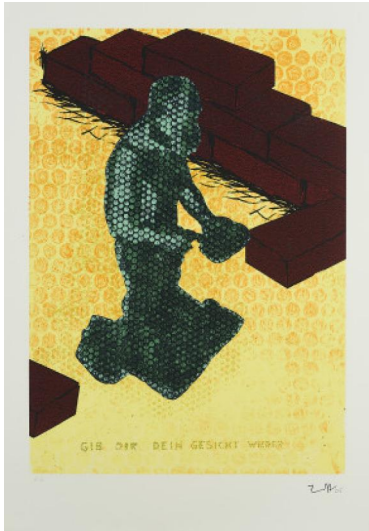

## Search 51

**Auction** Prints & Multiples | ONLINE ONLY

**Date** 26.10.2020, ca. 09:09

---

IMMENDORFF, JÖRG  
1945 Bleckede/Elbe - 2007 Düsseldorf

Title: Gib Dir dein Gesicht wieder.

Date: 2005.

Technique: Colour silkscreen on vellum.

Depiction Size: 83,5 x 59,5cm.

Sheet Size: 100 x 70cm.

Notation: Signed, dated and numbered.

Number: e.a.

Condition:

The sheet is in very good condition.

Artist's copy outside of the edition of 200 numbered copies.