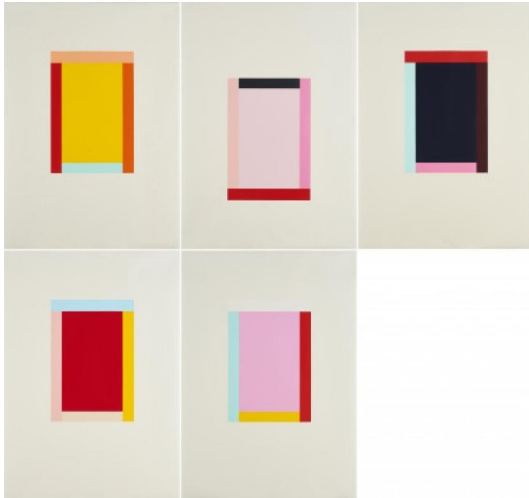

Search 61

Auction Prints & Multiples | ONLINE ONLY

Date 15.10.2020, ca. 19:03

KNOEBEL, IMI
1940 Dessau

Title: Grace Kelly.

Date: 1990.

Technique: Portfolio with 5 silkscreens on SCHOELLERSHAMMER 6G (blind stamp).