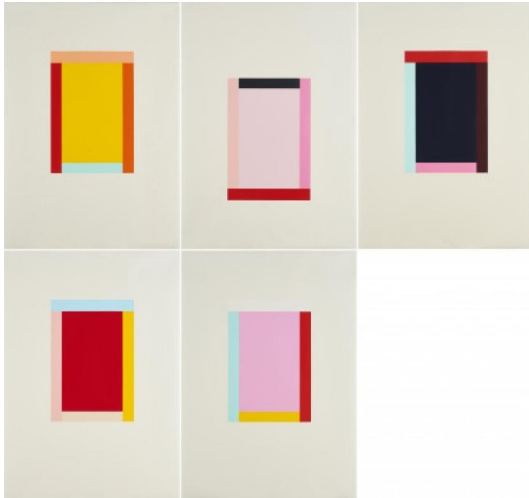

Lot 61

Auction Prints & Multiples | ONLINE ONLY

Date 15.10.2020, ca. 19:03

KNOEBEL, IMI
1940 Dessau

Title: Grace Kelly.

Date: 1990.

Technique: Portfolio with 5 silkscreens on SCHOELLERSHAMMER 6G (blind stamp).