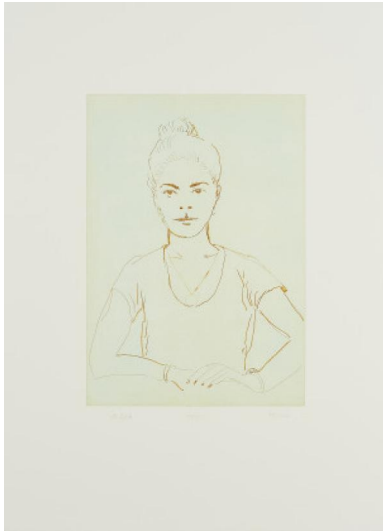

Search 94

Auction From the Olbricht Collection - Part III | ONLINE ONLY

Date 30.10.2020, ca. 09:41

SCHÜTTE, THOMAS
1954 Oldenburg

Title: Carla.

Date: 2012.

Technique: Colour etching on vellum.

Depiction Size: 43 x 30cm.

Sheet Size: 73,5 x 53cm.

Notation: Signed, dated and numbered.

Number: 42/100.

Condition:

The sheet is in very good condition.

The sheet is from the 3-part series Paloma / Carla / Gisela.

Provenance:

- Serpentine Gallery, London (enclosed certificate)