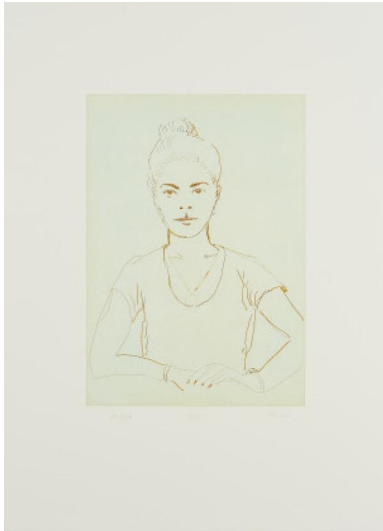

## Lot 94

**Auction** From the Olbricht Collection - Part III | ONLINE ONLY

**Date** 30.10.2020, ca. 09:41

---

SCHÜTTE, THOMAS  
1954 Oldenburg

Title: Carla.

Date: 2012.

Technique: Colour etching on vellum.

Depiction Size: 43 x 30cm.

Sheet Size: 73,5 x 53cm.

Notation: Signed, dated and numbered.

Number: 42/100.

Condition:

The sheet is in very good condition.

The sheet is from the 3-part series Paloma / Carla / Gisela.