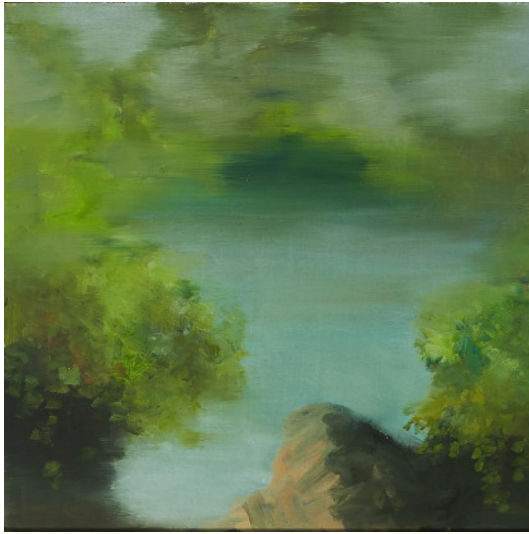

Lot 27

Auction SØR Rusche Collection - Nature | ONLINE ONLY

Date 05.11.2020, ca. 18:26

ELLENRIEDER, WOLFGANG
1959 Munich

Title: Quelle.

Date: 2008.

Technique: Oil on medium density fibreboard panel.

Measurement: 20 x 20cm.

Notation: Signed, dated and inscribed verso: W. Ellenrieder 2008 18x18.

Frame/Pedestal: Framed. Not examined out of the frame.

Condition:

The work is in excellent condition.

Provenance:

- Josef Filipp Galerie, Leipzig.