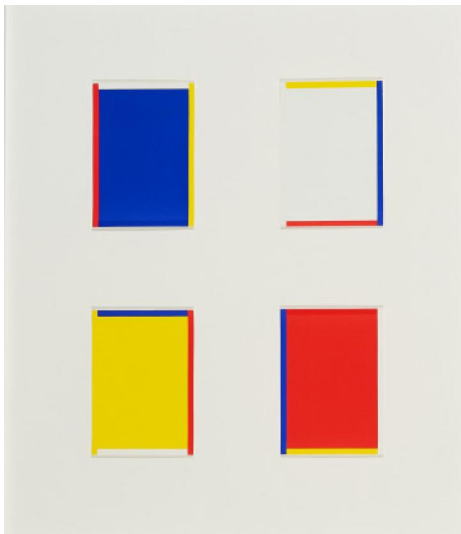

Lot 50

Auction Art after 45 | ONLINE ONLY

Date 26.11.2020, ca. 18:49

KNOEBEL, IMI
1940 Dessau

Title: Rot Gelb Weiß Blau.

Date: 1994.

Technique: Series of 4 colour etchings on thin card.

Depiction Size: Each: 14,5 x 10,5cm.

Notation: . Monogrammed, dated and numbered on one of the cards.

Publisher: Galerie Bärbel Grässlin, Frankfurt (publisher).

Number: 135/200.

Frame: Framed (60 x 50cm).

Condition:

Sheets each due to mounting on top and bottom margin minimally wavy. Isolated with minimal bumping on the edges.

White: Minimal stainings in centre. Each verso mounted. The series is in very good condition.

Estimate: 800 € - 1.200 €; Hammer: 1.000 €
