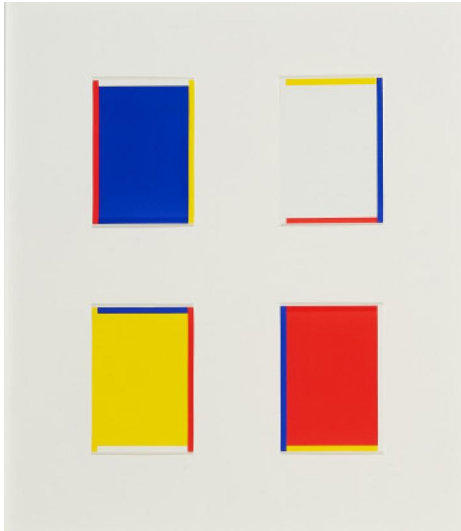

Search 50

Auction Art after 45 | ONLINE ONLY

Date 26.11.2020, ca. 18:49

KNOEBEL, IMI
1940 Dessau

Title: Rot Gelb Weiß Blau.

Date: 1994.

Technique: Series of 4 colour etchings on thin card.

Depiction Size: Each: 14,5 x 10,5cm.

Notation: . Monogrammed, dated and numbered on one of the cards.

Publisher: Galerie Bärbel Grässlin, Frankfurt (publisher).

Number: 135/200.

Frame: Framed (60 x 50cm).

Condition:

Sheets each due to mounting on top and bottom margin minimally wavy. Isolated with minimal bumping on the edges.

White: Minimal stainings in centre. Each verso mounted. The series is in very good condition.

Estimate: 800 € - 1.200 €; Hammer: 1.000 €
