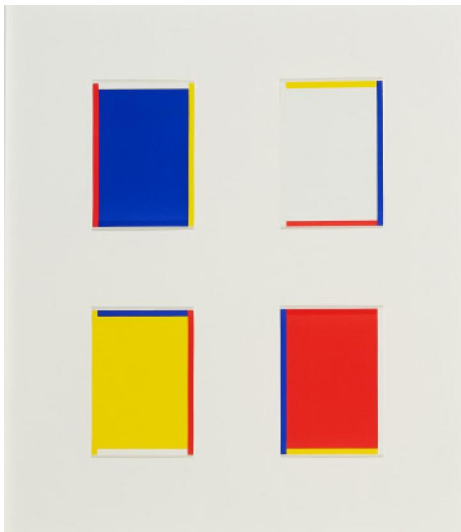

Lot 50

Auction Art after 45 | ONLINE ONLY

Date 26.11.2020, ca. 18:49

KNOEBEL, IMI
1940 Dessau

Title: Rot Gelb Weiß Blau.

Date: 1994.

Technique: Series of 4 colour etchings on thin card.

Depiction Size: Each: 14,5 x 10,5cm.

Notation: . Monogrammed, dated and numbered on one of the cards.

Publisher: Galerie Bärbel Grässlin, Frankfurt (publisher).

Number: 135/200.

Frame: Framed (60 x 50cm).

Condition:

Sheets each due to mounting on top and bottom margin minimally wavy. Isolated with minimal bumping on the edges.

White: Minimal stainings in centre. Each verso mounted. The series is in very good condition.

Estimate: 800 € - 1.200 €; Hammer: 1.000 €
