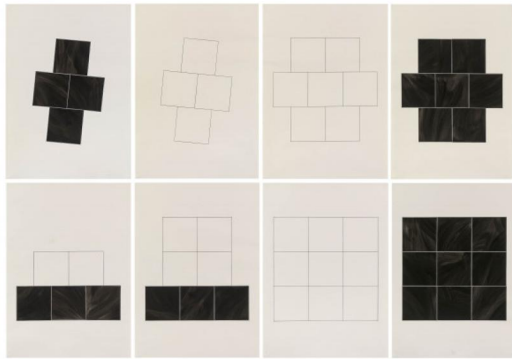

Search 163

Auction Modern, Post War & Contemporary

Date 02.12.2020, ca. 15:02

Preview 27.11.2020 - 10:00:00 bis
30.11.2020 - 18:00:00

KNOEBEL, IMI
1940 Dessau

Title: Russische Wand.

Subtitle: 8-part portfolio work.

Date: 1988.

Technique: Black lacquer paint on paper as well as graphite on SCHOELLERSHAMMER 4G (blind stamp).

Measurement: 102 x 73cm.

Notation: Each sequence number. in the lower margin: 1-8. Sheet 8 signed, dated and numbered: imi 88 9/20.

1. Schwarzes Kreuz
2. Weißes Kreuz
3. Weißes Doppelkreuz
4. Schwarzes Doppelkreuz
5. Kleine russische Wand
6. Große russische Wand
7. Weißes Quadrat
8. Schwarzes Quadrat

Provenance:

- Private collection North Rhine-Westphalia.