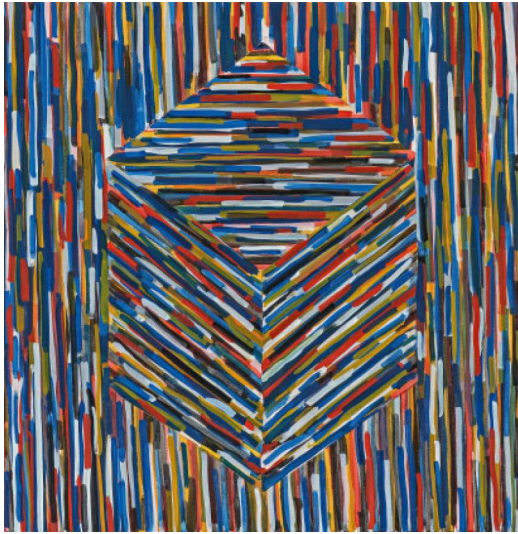

Lot 170

Auction Modern, Post War & Contemporary

Date 02.12.2020, ca. 15:08

Preview 27.11.2020 - 10:00:00 bis
30.11.2020 - 18:00:00

LEWITT, SOL
1928 Hartford/Connecticut - 2007 New York

Title: Cube (A).
Date: 1994.
Technique: Gouache on strong paper.
Measurement: 155 x 153,5cm.
Notation: Inscribed. verso lower left: 60 x 60 OK.
Frame/Pedestal: Framed.