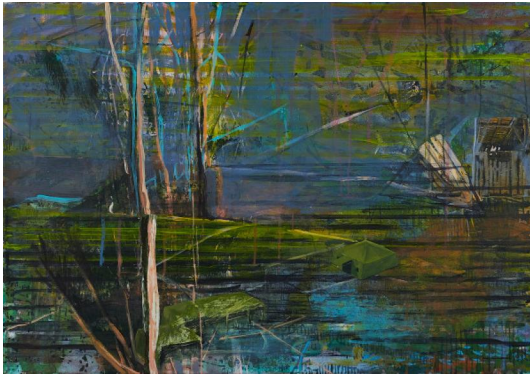

## Search 22

**Auction** SØR Rusche Collection - On Canvas | **ONLINE ONLY**

**Date** 03.12.2020, ca. 18:21

---

BIERSTEDT, INA  
1965 Salzwedel

Title: "Camp".

Date: 2007.

Technique: Oil and acrylic on canvas.

Measurement: 60 x 85cm.

Notation: Signed, dated, titled and inscribed verso: Ina Bierstedt "Camp" 2007 60 x 85 cm Acryl/Öl.

Condition:

The work is in excellent condition.

Provenance:

- Artax Kunsthandel Ralph Kleinsimlinghaus KG, Düsseldorf.