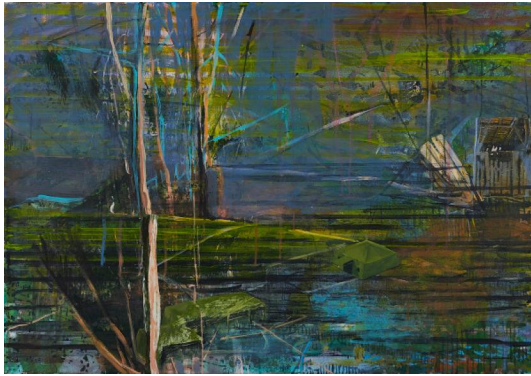

Lot 22

Auction SØR Rusche Collection - On Canvas | **ONLINE ONLY**

Date 03.12.2020, ca. 18:21

BIERSTEDT, INA
1965 Salzwedel

Title: "Camp".

Date: 2007.

Technique: Oil and acrylic on canvas.

Measurement: 60 x 85cm.

Notation: Signed, dated, titled and inscribed verso: Ina Bierstedt "Camp" 2007 60 x 85 cm Acryl/Öl.

Condition:

The work is in excellent condition.

Provenance:

- Artax Kunsthandel Ralph Kleinsimlinghaus KG, Düsseldorf.