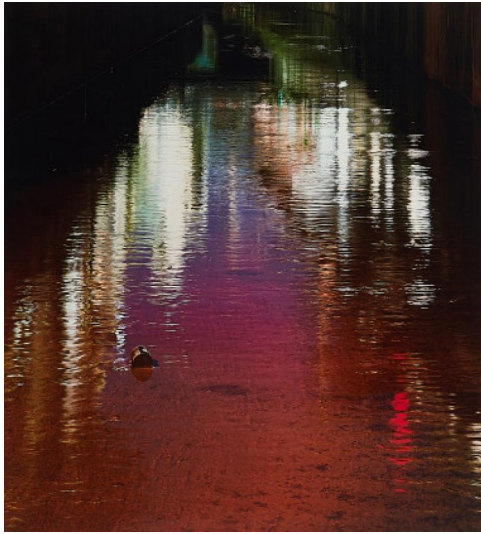

Lot 30

Auction Photography | ONLINE ONLY

Date 07.12.2020, ca. 18:29

HATAKEYAMA, NAOYA
1958 Iwate/Japan

Title: Shadow #056 (From: River Series).

Date: 2002.

Technique: C-print. Laid down on Aluminium.

Depiction Size: 76 x 71cm.

Notation: . Signed, dated, numbered and titled verso on label.

Number: 2/7.

Frame: Framed (78 x 73cm).

Condition:

The photograph is in very good condition. Not examined out of the frame.

Provenance:

- L.A. Galerie Lothar Albrecht, Frankfurt a.M. (label verso)