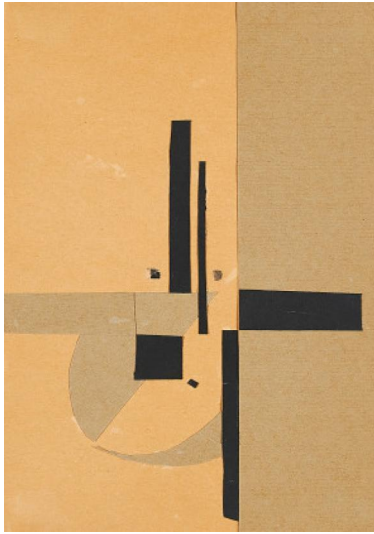

Lot 91

Auction Modern Art | ONLINE ONLY

Date 21.01.2021, ca. 19:30

MUELLER, ALBERT
1884 Schwandorf - 1926 Bremen

Title: Geometrische Komposition.
Technique: Collage on paper.
Measurement : 21 x 15cm.

Condition:
Slight horizontal folding crease along the upper edge left. Occasionally rubbed. Card minimally detached from the collage in the lower area. Verso remains of an old paper mounting.