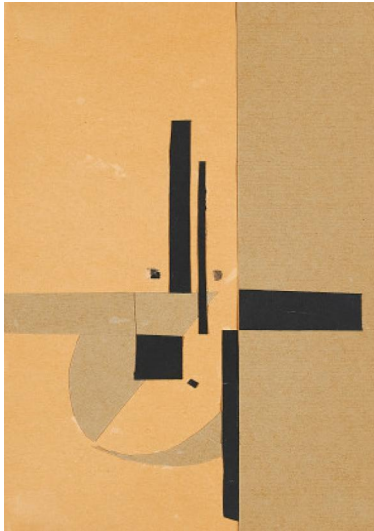

Lot 91

Auction Modern Art | ONLINE ONLY

Date 21.01.2021, ca. 19:30

MUELLER, ALBERT
1884 Schwandorf - 1926 Bremen

Title: Geometrische Komposition.
Technique: Collage on paper.
Measurement : 21 x 15cm.

Condition:
Slight horizontal folding crease along the upper edge left. Occasionally rubbed. Card minimally detached from the collage in the lower area. Verso remains of an old paper mounting.