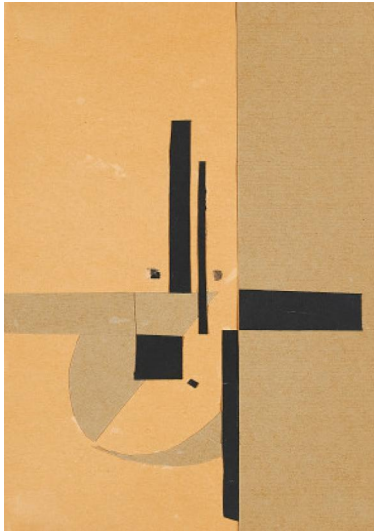

## Search 91

**Auction** Modern Art | ONLINE ONLY

**Date** 21.01.2021, ca. 19:30

---

MUELLER, ALBERT  
1884 Schwandorf - 1926 Bremen

Title: Geometrische Komposition.  
Technique: Collage on paper.  
Measurement : 21 x 15cm.

Condition:  
Slight horizontal folding crease along the upper edge left. Occasionally rubbed. Card minimally detached from the collage in the lower area. Verso remains of an old paper mounting.

Estimate: 500 € - 700 €; Hammer: 400 €