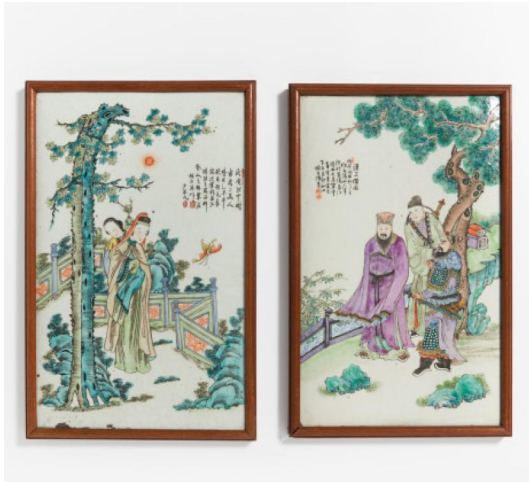

## Lot 844

**Auction** Art & Interior

**Date** 25.02.2021, ca. 11:03

---

TWO PORCELAIN PLATES WITH TWO BEAUTIES RESP. THREE HEROS.

Origin: China.

Date: Ca. 1900.

Technique: Porcelain painted in enamel.

Description: a) Two ladies on a garden terrace beneath a wutong tree. 41.5x26cm. Inscription with cyclical dating yiwei (1895). Sign.: Hu Ziqing. Shaoquan Shi. Three seals.

b) Three heroes of the early Han Dynasty (Zhang Liang, Xiao He and Han Xin) beneath pines 41x25cm. Inscription with title and cyclical dating bingshen (1896). Sign.: Ziliang Zheng Chushan. Three seals