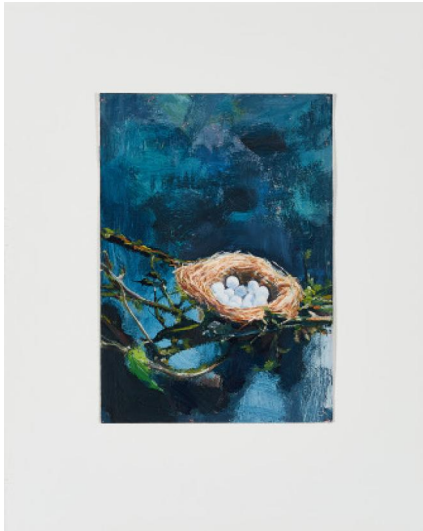

Lot 20

Auction SØR Rusche Collection - Being Human | ONLINE ONLY

Date 14.01.2021, ca. 18:32

Bisang, Irene
1981 Lucerne

Nest. 2007. Oil on paper. Mounted on card. 15 x 10,5cm. Signed and dated verso: I. Bisang März 2007.