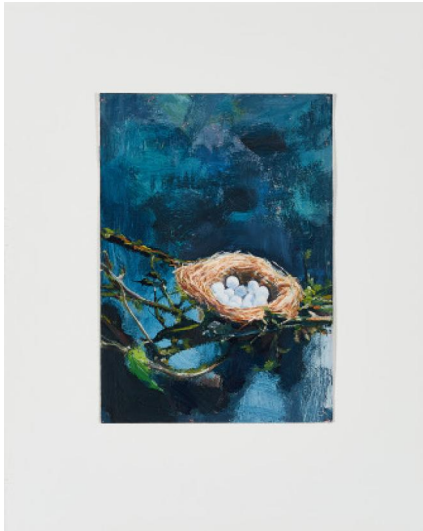

## Lot 20

**Auction** SØR Rusche Collection - Being Human | ONLINE ONLY

**Date** 14.01.2021, ca. 18:32

---

Bisang, Irene  
1981 Lucerne

Nest. 2007. Oil on paper. Mounted on card. 15 x 10,5cm. Signed and dated verso: I. Bisang März 2007.