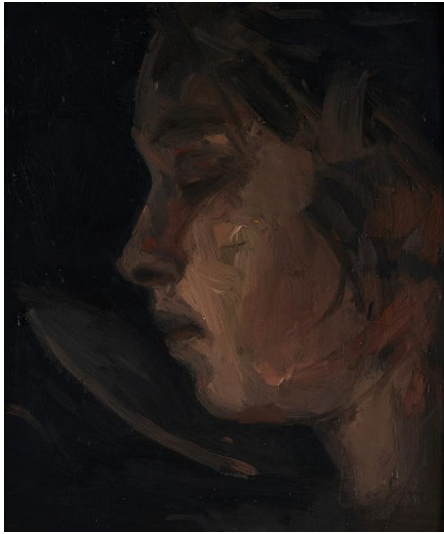

## Lot 70

**Auction** SØR Rusche Collection - Being Human | ONLINE ONLY

**Date** 14.01.2021, ca. 20:19

---

Klahre, Kai  
1981 Halle/ Saale

"1 Kreis". 2010. Oil on copper. 11 x 9,5cm. Signed, dated and titled verso: 1 KREIS Klahre '10. Framed.