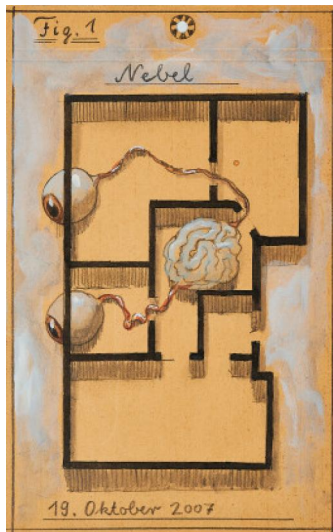

Search 73

Auction SØR Rusche Collection - Being Human | **ONLINE ONLY**

Date 14.01.2021, ca. 20:22

Kohlhoff, Olrik
1971 Pinneberg

"Fig. I Nebel". 2007. Mixed media on chamois-coloured paper (separation card). 24,5 x 15,5cm. Dated and titled top and bottom: Fig. 1 Nebel 19. Oktober 2007.

Condition:

Traces of use due to age such as creases on the left side. On the right side partially minor brown stains (foxing). Otherwise in good condition.

Provenance:

- Galerie Umtrieb, Kiel.

Estimate: 100 € - 200 €; Hammer: 100 €
