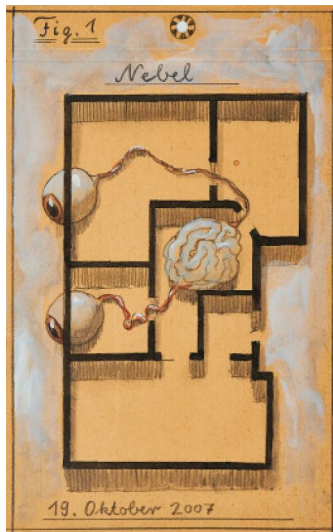

## Lot 73

**Auction** SØR Rusche Collection - Being Human | **ONLINE ONLY**

**Date** 14.01.2021, ca. 20:22

---

Kohlhoff, Olrik  
1971 Pinneberg

"Fig. I Nebel". 2007. Mixed media on chamois-coloured paper (separation card). 24,5 x 15,5cm. Dated and titled top and bottom: Fig. 1 Nebel 19. Oktober 2007.

Condition:

Traces of use due to age such as creases on the left side. On the right side partially minor brown stains (foxing). Otherwise in good condition.

Provenance:

- Galerie Umtrieb, Kiel.

Estimate: 100 € - 200 €; Hammer: 100 €