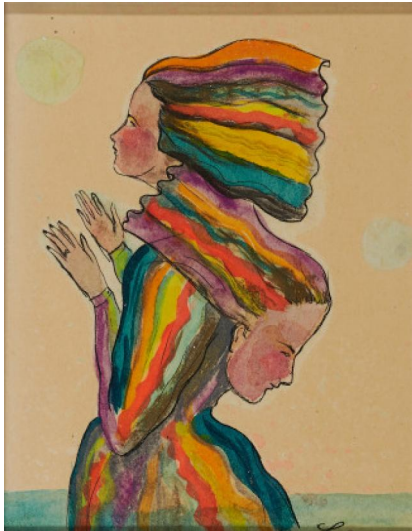

Lot 78

Auction SØR Rusche Collection - Being Human | **ONLINE ONLY**

Date 14.01.2021, ca. 20:30

Lebusa, Corinne von
1978 Herzberg

"Harbinger". 2012. Mixed media on card. 20 x 15cm. Signed and dated lower right: Lebusa 2012. As well as signed, dated and titled verso: Corinne von Lebusa 2012 "Harbinger". Craftman's frame. Not examined out of the frame.

Condition:

Craftman's frame with loss of color on one side. Otherwise in very good condition.

Provenance:

- Galerie Jette Rudolph, Berlin.

Estimate: 120 € - 220 €; Hammer: 260 €
