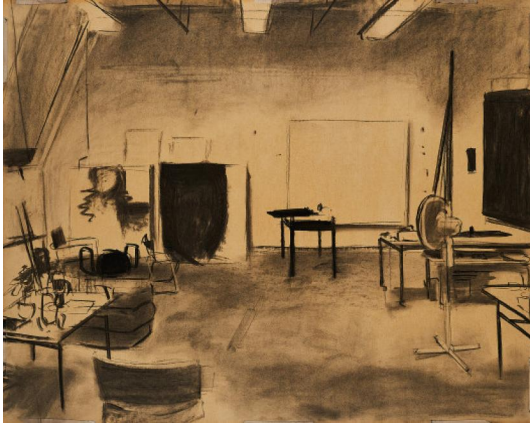

## Lot 95

**Auction** SØR Rusche Collection - Being Human | ONLINE ONLY

**Date** 14.01.2021, ca. 21:23

---

Rochhausen, Johannes  
1981 Leipzig

"Raumstudie (Atelieransicht)". 2006. Charcoal and chalk on brown card. 74 x 93cm. Signed, dated, titled and inscribed verso: Johannes Rochhausen Raumstudie 2006 Zeichenkohle | Kreide | Karton 74 x 93 cm (studio view).

**Condition:**

Corners and edges partially bumped. Painted over adhesive tape on the edges and a cut in the lower right corner due to the creation process, Verso remains of an old mounting. Otherwise in very good condition.