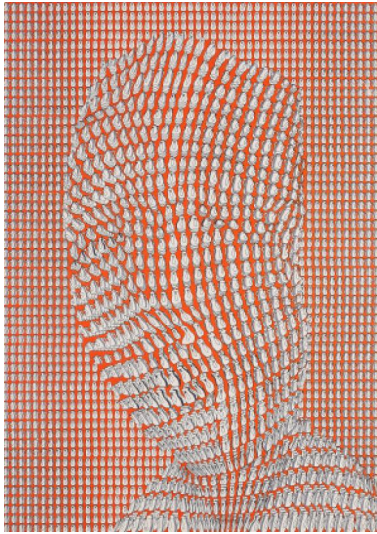

Lot 6

Auction Prints and Editions | ONLINE ONLY

Date 28.01.2021, ca. 18:29

Bayle, Thomas
1937 Berlin

Eierkopf. 1971. Colour silkscreen on strong vellum. 85,5 x 60,5cm . Signed, dated, titled and numbered. Number 38/50.

Condition:

Minimal traces of handling. Slight creases in corners. Minor paper tear (ca. 3cm) in centre of upper margin. Otherwise the sheet is in good condition.

Estimate: 500 € - 700 €; Hammer: 1.400 €
