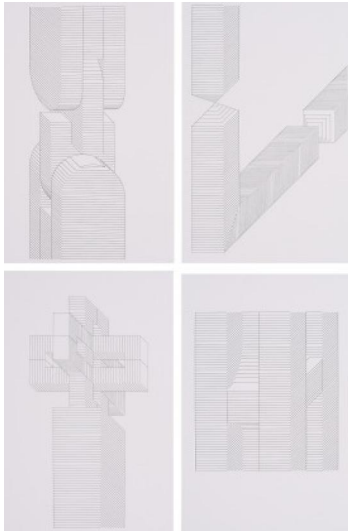

## Lot 54

**Auction** Prints and Editions | **ONLINE ONLY**

**Date** 28.01.2021, ca. 18:53

---

Heerich, Erwin  
1922 Kassel - 2004 Meerbusch

Architekturausschnitte. 1973. Portfolio with 25 offset lithographs on card. Each: 38,5 x 25cm . Signed and numbered in the imprint. Edition Staeck, Heidelberg (publisher). Number 14/100.

Condition:  
Sheets in very good condition. Paper case slightly irregularly discoloured.

Loosely inserted in original card case (42,5 x 27,5 x 3cm) with title sheet.

Estimate: 300 € - 500 €; Hammer: 250 €