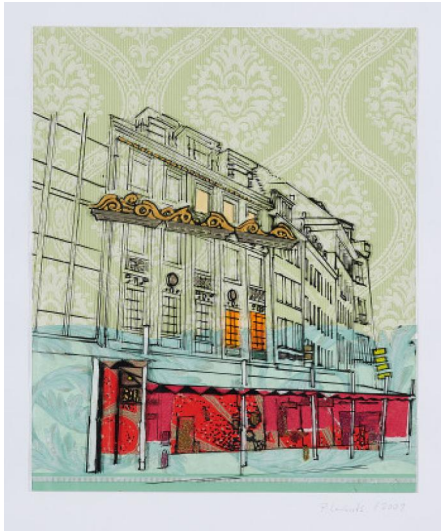

Lot 82

Auction SØR Rusche Collection - Mixed Media | **ONLINE ONLY**

Date 04.02.2021, ca. 19:21

LAMBERTUS, PATRICIA
1970 Kempten/Allgäu

Title: Bremen.

Date: 2009.

Technique: Touch-up pen on foil on wall paper collage.

Mounting: Mounted on card.

Measurement: 26,5 x 22cm.

Notation: Signed and dated lower right: P. Lambertus / 2009.

Frame/Pedestal: Framed. Not examined out of the frame.

Condition:

The work is in excellent condition.