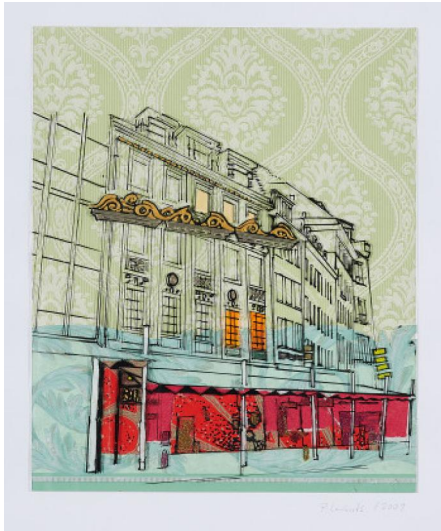

## Search 82

**Auction** SØR Rusche Collection - Mixed Media | **ONLINE ONLY**

**Date** 04.02.2021, ca. 19:21

---

LAMBERTUS, PATRICIA  
1970 Kempten/Allgäu

Title: Bremen.

Date: 2009.

Technique: Touch-up pen on foil on wall paper collage.

Mounting: Mounted on card.

Measurement: 26,5 x 22cm.

Notation: Signed and dated lower right: P. Lambertus / 2009.

Frame/Pedestal: Framed. Not examined out of the frame.

Condition:

The work is in excellent condition.