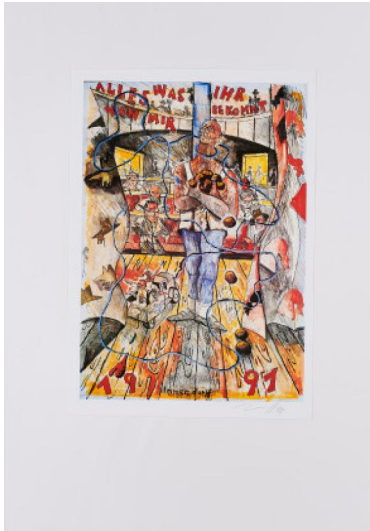

Lot 44

Auction From Beuys to Warhol | ONLINE ONLY

Date 04.03.2021, ca. 18:44

IMMENDORFF, JÖRG
1945 Bleckede/Elbe - 2007 Düsseldorf

Title: Auf die kleine Reise gehen.

Date: 1990.

Technique: Colour offset on smooth paper.

Mounting: Mounted on thin card.

Depiction Size: 65 x 46cm.

Sheet Size: 100 x 70cm.

Notation: Signed and dated.

Condition:

Sheets with minimal bumping on the bottom left edge. Otherwise in very good condition. Portfolio slightly and irregularly discoloured.