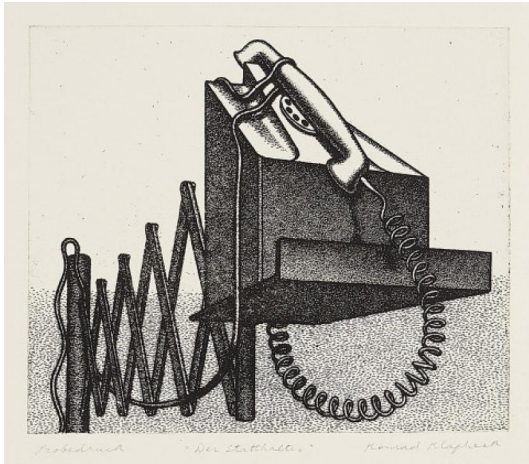

Lot 54

Auction From Beuys to Warhol | ONLINE ONLY

Date 04.03.2021, ca. 18:54

KLAPHECK, KONRAD
1935 Düsseldorf

Title: Der Statthalter.

Date: 1975.

Technique: Etching on laid paper.

Depiction Size: 17,5 x 20,5cm.

Sheet Size: 36 x 29cm.

Notation: Signed, titled and inscribed.

Condition:

Paper irregularly trimmed especially on the right sheet edge. Around the depiction distinctly discoloured edge. Verso remains of an old mounting as well as remains of adhesive tape on the sides. Here additionally slight discolouration spots.