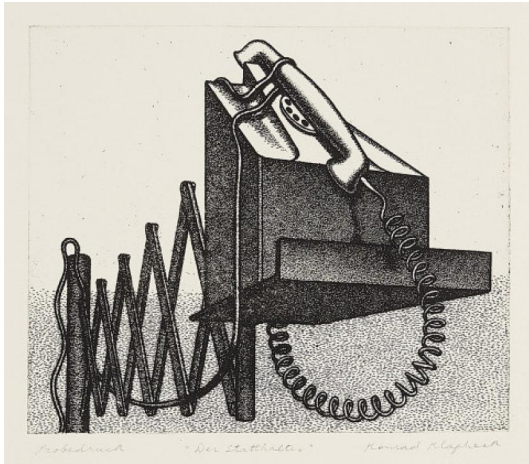

Search 54

Auction From Beuys to Warhol | ONLINE ONLY

Date 04.03.2021, ca. 18:54

KLAPHECK, KONRAD
1935 Düsseldorf

Title: Der Statthalter.

Date: 1975.

Technique: Etching on laid paper.

Depiction Size: 17,5 x 20,5cm.

Sheet Size: 36 x 29cm.

Notation: Signed, titled and inscribed.

Condition:

Paper irregularly trimmed especially on the right sheet edge. Around the depiction distinctly discoloured edge. Verso remains of an old mounting as well as remains of adhesive tape on the sides. Here additionally slight discolouration spots.