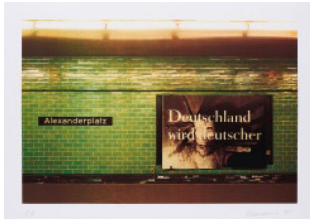

Search 101

Auction From Beuys to Warhol | ONLINE ONLY

Date 04.03.2021, ca. 19:40

SIEVERDING, KATHARINA
1944 Prague

Title: Mixed lot of 2 colour silkscreens.

a) Kontinentalkern. 1990. Colour silkscreen on thin card. 84 x 89,5cm. Signed, dated and inscribed. Number E.A. Edition Staeck (publisher). b) Deutschland wird deutscher. 1995. 49 x 74cm (59,5 x 84cm). Colour silkscreen on strong vellum. Signed, dated and inscribed. Number E.A. Edition Staeck (publisher).