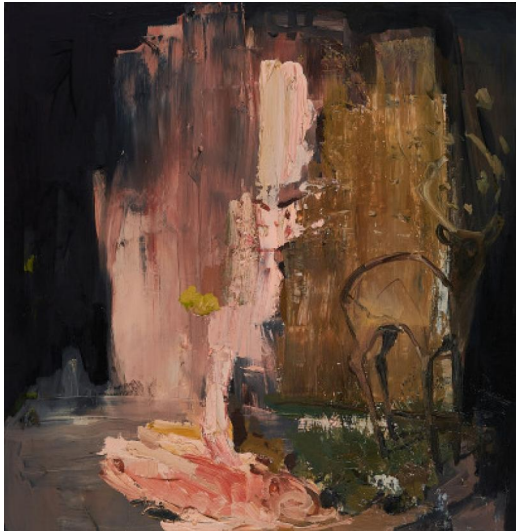

## Lot 60

**Auction** SØR Rusche Collection - Shapes and Scapes |  
**ONLINE ONLY**

**Date** 11.03.2021, ca. 18:59

---

KLAHRE, KAI  
1981 Halle/ Saale

Title: "Seher".

Date: 2012.

Technique: Oil on aluminium.

Measurement: 30,5 x 30cm.

Notation: Signed, dated and titled verso: -Seher- Kai Klahre Klahre 12.

Condition:

Superficially adhesive dust. Otherwise in very good condition.

Provenance:

- Maerzgalerie GmbH & Co. KG, Leipzig.