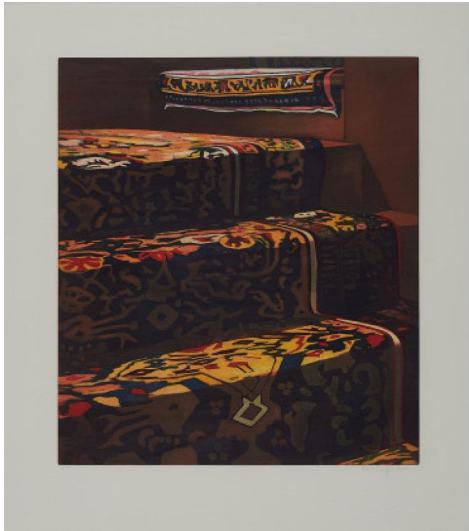

## Lot 62

**Auction** SØR Rusche Collection - Shapes and Scapes |  
**ONLINE ONLY**

**Date** 11.03.2021, ca. 19:13

---

KNEFFEL, KARIN  
1957 Marl

Title: Teppich.

Date: 2006.

Technique: Colour etching on laid paper.

Mounting: Mounted on card.

Depiction Size: 59,5 x 53cm.

Sheet Size: 78 x 69cm.

Notation: Signed, dated and numbered.

Number: 76/90.

Frame: Framed. Not examined out of the frame.

Printed at Manus Presse (blind stamp).