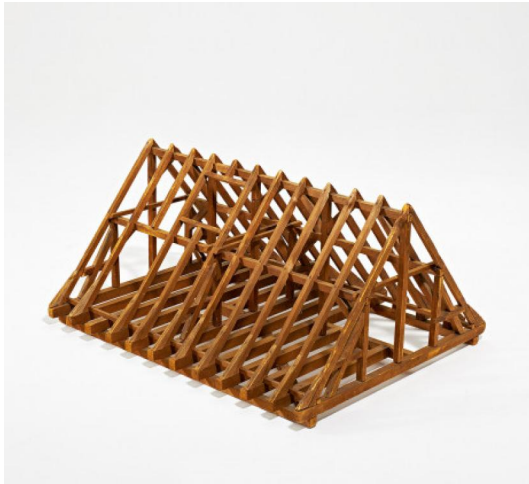

Search 37

Auction Decorative Art

Date 01.06.2021, ca. 10:20

Preview 27.05.2021 - 10:00:00 bis
30.05.2021 - 18:00:00

LARGE WOODEN MODEL OF A DUTCH GABLE ROOF TRUSS.

Date: 20th century.

Technique: Wood.

Measurement: 50x81,5x50cm.