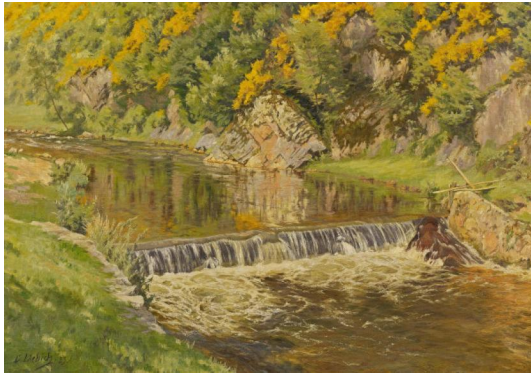

Lot 1156

Auction **Fine Art**

Date 02.06.2021, ca. 16:37

Preview 27.05.2021 - 10:00:00 bis
30.05.2021 - 18:00:00

LIEBICH, CURT
1868 Wesel - 1937 Gutach

Title: Stream in the Black Forest.
Technique: Oil on canvas.
Measurement: 51 x 70,5cm.
Notation: Signed and dated lower left: C. Liebich 23.
Frame/Pedestal: Framed.
Provenance:
Private ownership, Germany.