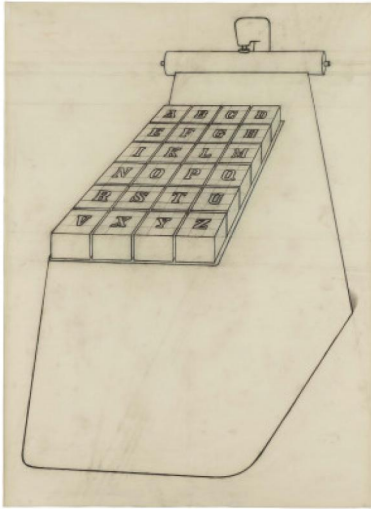

Lot 358

Auction Modern, Post War & Contemporary

Date 16.06.2021, ca. 14:35

Preview 11.06.2021 - 10:00:00 bis
14.06.2021 - 18:00:00

KLAPHECK, KONRAD
1935 Düsseldorf

Title: Frau im Mann.

Date: 1990.

Technique: Charcoal and graphite on Tracing paper.

Measurement: 170 x 124cm.

Notation: Signed lower left: Klapheck.

Frame/Pedestal: Framed.

Provenance:

- Collection Willi Kemp, Düsseldorf (directly from the artist)
- Private collection North Rhine-Westphalia.