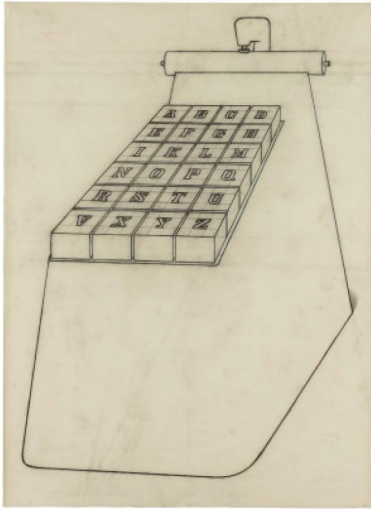

Search 358

Auction Modern, Post War & Contemporary

Date 16.06.2021, ca. 14:35

Preview 11.06.2021 - 10:00:00 bis
14.06.2021 - 18:00:00

KLAPHECK, KONRAD
1935 Düsseldorf

Title: Frau im Mann.

Date: 1990.

Technique: Charcoal and graphite on Tracing paper.

Measurement: 170 x 124cm.

Notation: Signed lower left: Klapheck.

Frame/Pedestal: Framed.

Provenance:

- Collection Willi Kemp, Düsseldorf (directly from the artist)
- Private collection North Rhine-Westphalia.