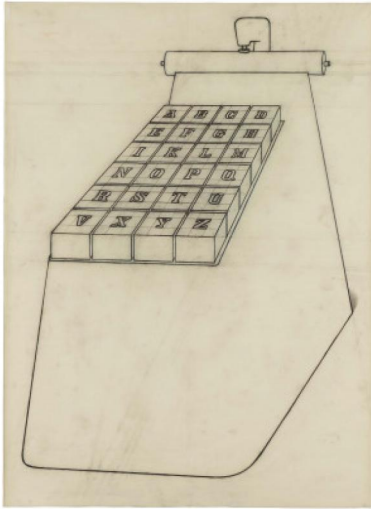

## Lot 358

**Auction** Modern, Post War & Contemporary

**Date** 16.06.2021, ca. 14:35

**Preview** 11.06.2021 - 10:00:00 bis  
14.06.2021 - 18:00:00

---

KLAPHECK, KONRAD  
1935 Düsseldorf

Title: Frau im Mann.

Date: 1990.

Technique: Charcoal and graphite on Tracing paper.

Measurement: 170 x 124cm.

Notation: Signed lower left: Klapheck.

Frame/Pedestal: Framed.

Provenance:

- Collection Willi Kemp, Düsseldorf (directly from the artist)
- Private collection North Rhine-Westphalia.